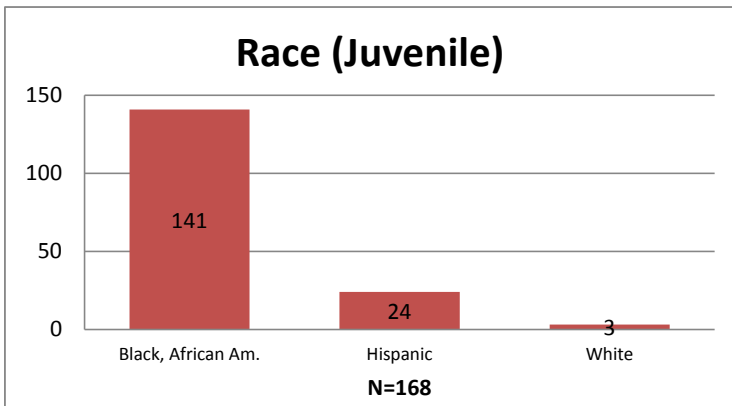

Weekly Dashboard - January 22, 2018

Demographics for JTDC Population as of Monday Morning (01/22/2018)

Total # of Probation involved youth: 2659

1 Probation Active: Any youth who was pending sentencing with an active social history, has been formally placed on probation, supervision or informal supervision with Cook County Juvenile Probation on the date of the report.