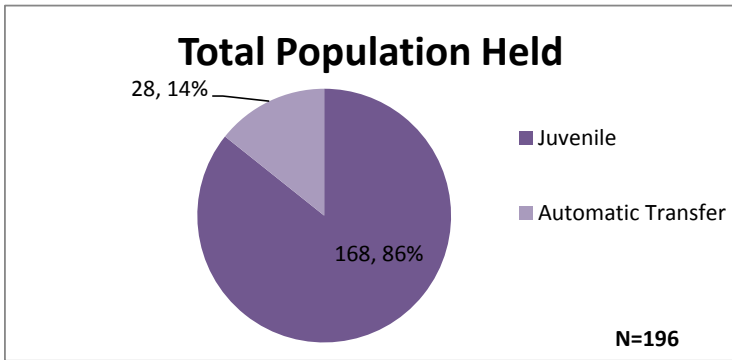

Weekly Dashboard - January 22, 2018

Demographics for JTDC Population as of Monday Morning (01/22/2018)

Total # of Probation involved youth: 2659

1 Probation Active: Any youth who was pending sentencing with an active social history, has been formally placed on probation, supervision or informal supervision with Cook County Juvenile Probation on the date of the report.