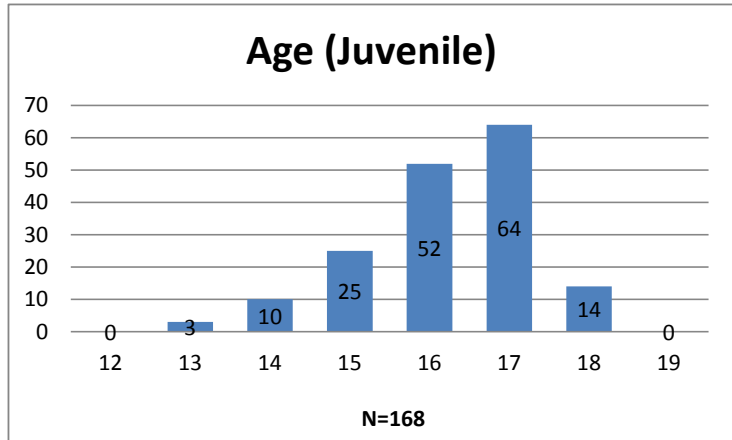

Weekly Dashboard - January 22, 2018

Demographics for JTDC Population as of Monday Morning (01/22/2018)

Total # of Probation involved youth: 2659

1 Probation Active: Any youth who was pending sentencing with an active social history, has been formally placed on probation, supervision or informal supervision with Cook County Juvenile Probation on the date of the report.