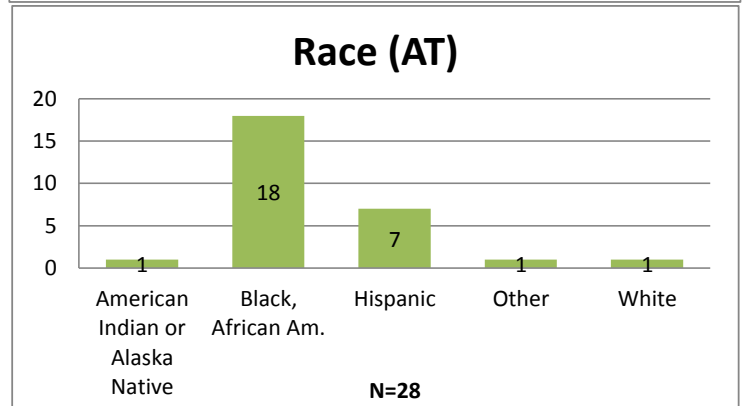

Weekly Dashboard - January 22, 2018

Demographics for JTDC Population as of Monday Morning (01/22/2018)

Total # of Probation involved youth: 2659

1 Probation Active: Any youth who was pending sentencing with an active social history, has been formally placed on probation, supervision or informal supervision with Cook County Juvenile Probation on the date of the report.