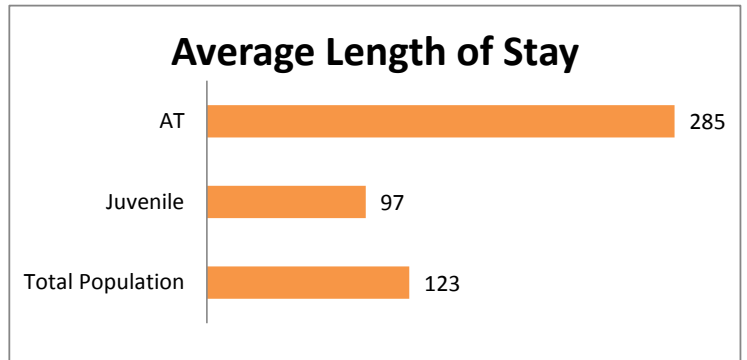

Weekly Dashboard - January 22, 2018

Demographics for JTDC Population as of Monday Morning (01/22/2018)

Total # of Probation involved youth: 2659

1 Probation Active: Any youth who was pending sentencing with an active social history, has been formally placed on probation, supervision or informal supervision with Cook County Juvenile Probation on the date of the report.