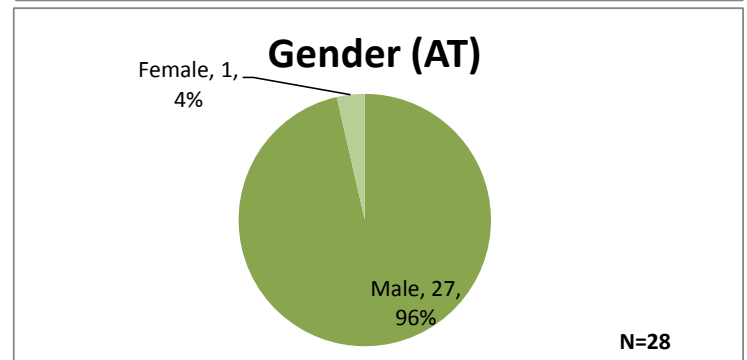

Weekly Dashboard - January 22, 2018

Demographics for JTDC Population as of Monday Morning (01/22/2018)

Total # of Probation involved youth: 2659

1 Probation Active: Any youth who was pending sentencing with an active social history, has been formally placed on probation, supervision or informal supervision with Cook County Juvenile Probation on the date of the report.