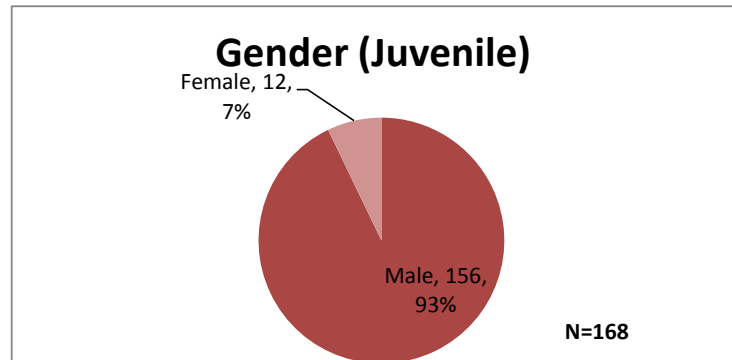

Weekly Dashboard - January 22, 2018

Demographics for JTDC Population as of Monday Morning (01/22/2018)

Total # of Probation involved youth: 2659

1 Probation Active: Any youth who was pending sentencing with an active social history, has been formally placed on probation, supervision or informal supervision with Cook County Juvenile Probation on the date of the report.