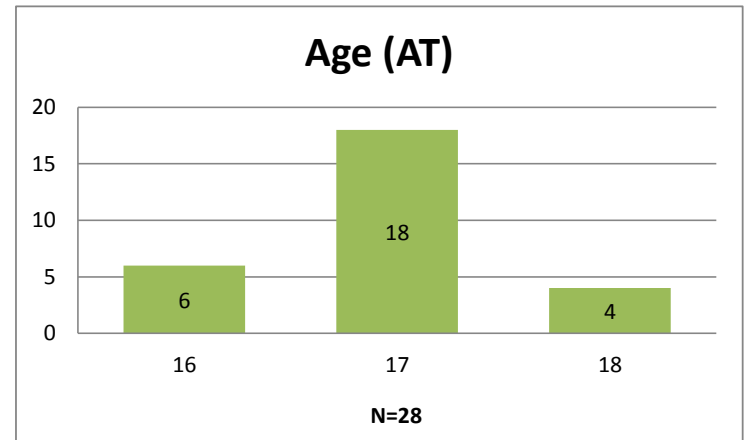

Weekly Dashboard - January 22, 2018

Demographics for JTDC Population as of Monday Morning (01/22/2018)

Total # of Probation involved youth: 2659

1 Probation Active: Any youth who was pending sentencing with an active social history, has been formally placed on probation, supervision or informal supervision with Cook County Juvenile Probation on the date of the report.